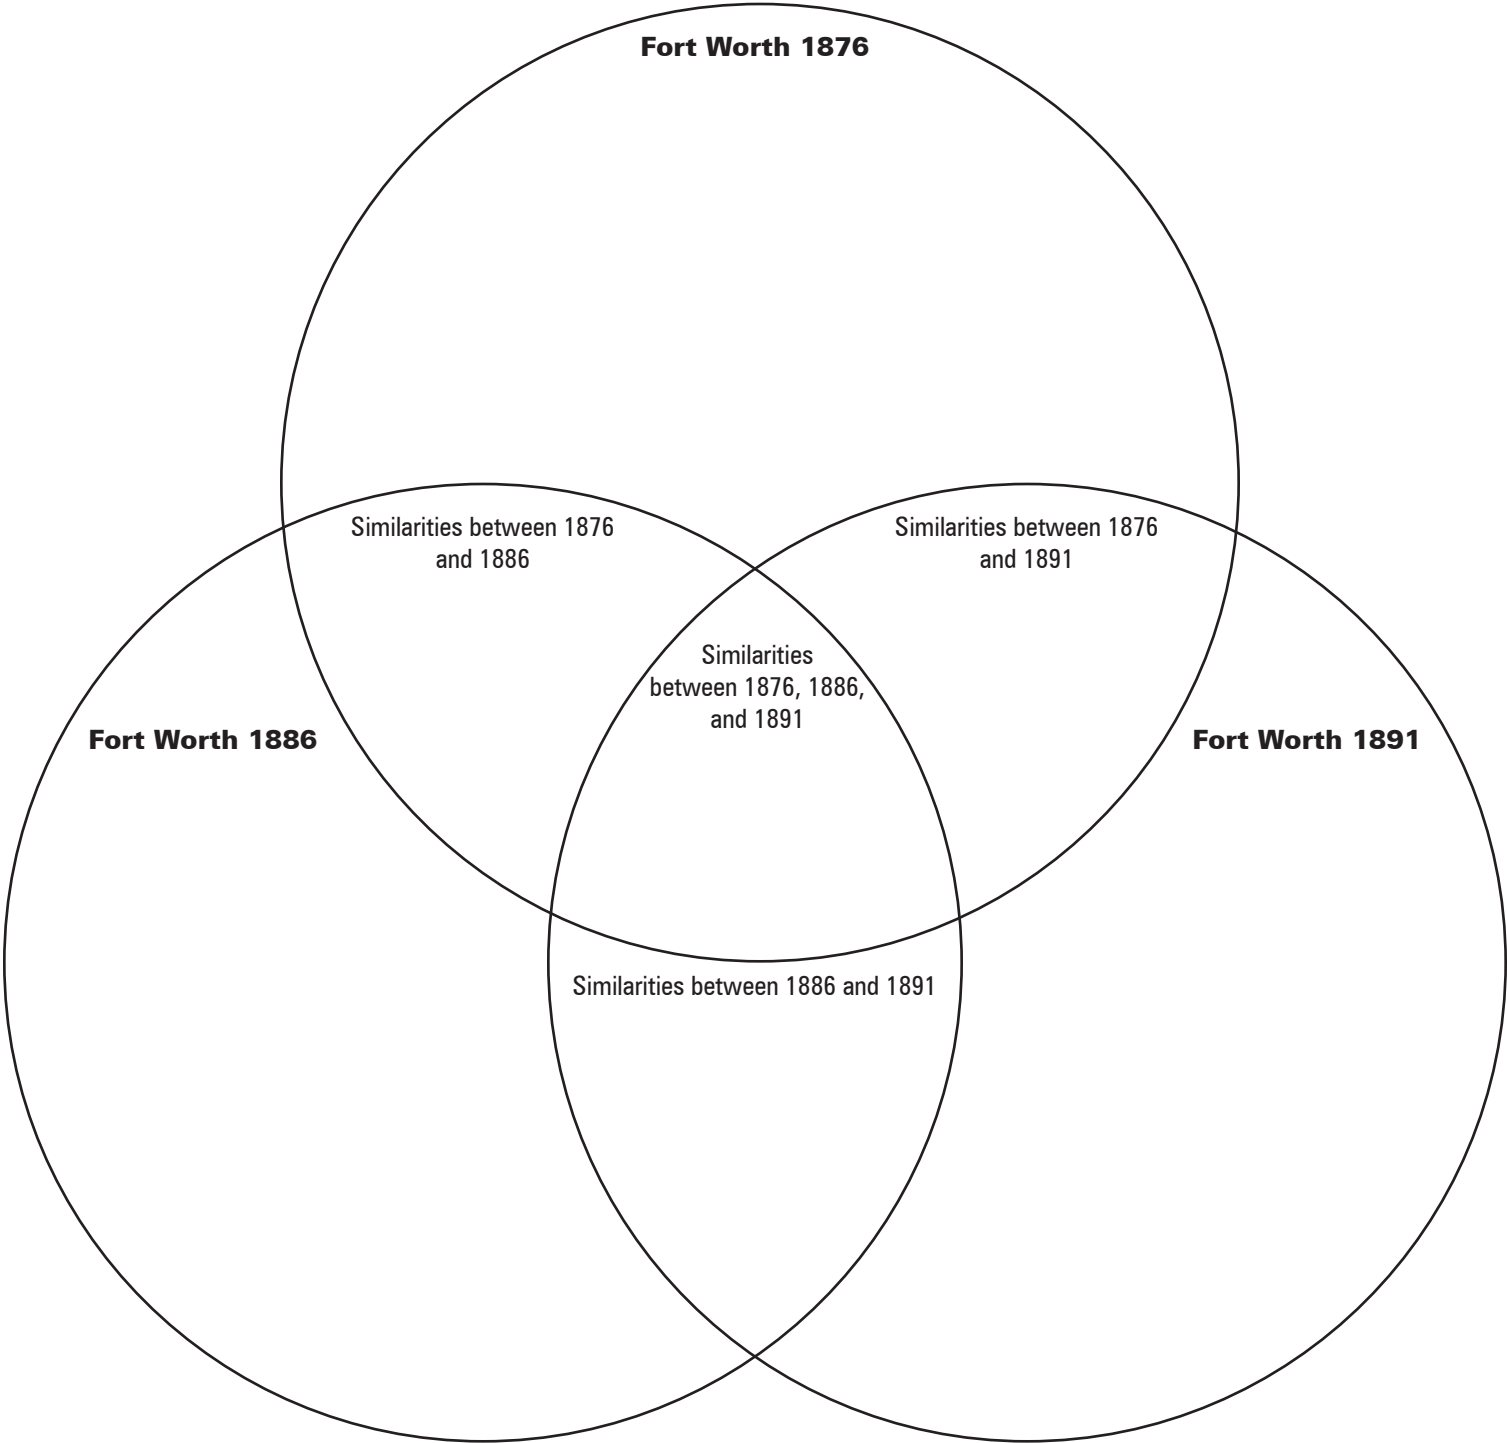

Fort Worth over Time Venn Diagram

Complete the following Venn diagram using the bird's-eye views of Fort Worth from 1876, 1886, and 1891.

This worksheet was created by Wendy Coleman, Fort Worth ISD educator, to accompany the *Texas Bird's-Eye Views* Web site produced by the Amon Carter Museum, Fort Worth, Texas, and was made possible by a generous grant from Burlington Northern Santa Fe Foundation representing BNSF Railway Company.